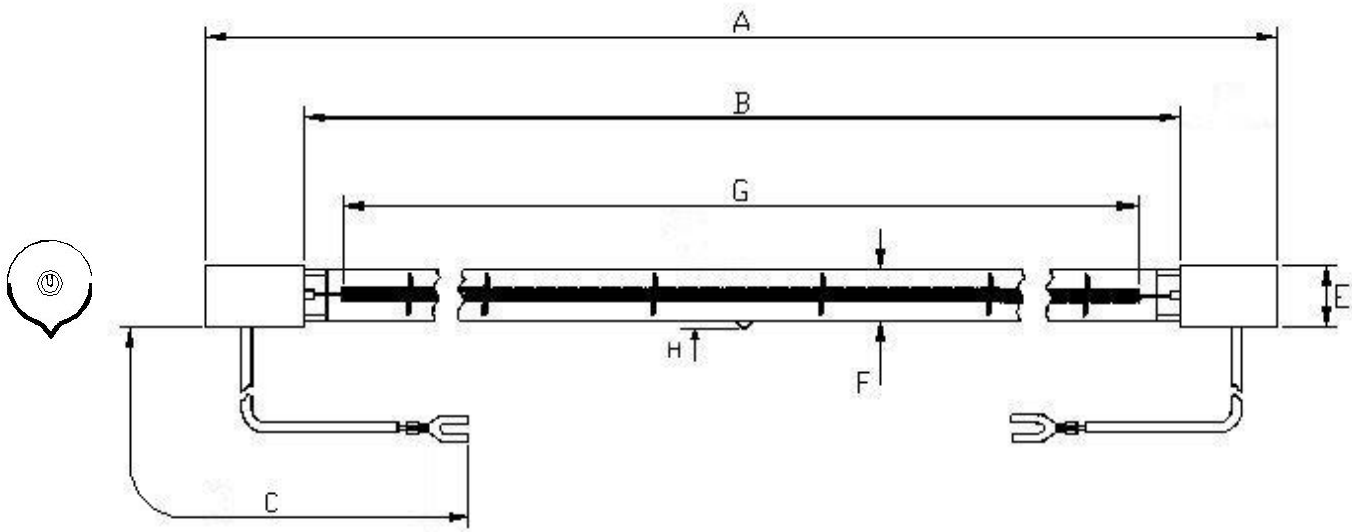

# Lamp Product Data Specification

Product Code:	6424205B
Issue No.:	2
Issue Date:	07/09/2016

## Dimensions (in mm) :-

A	355±2	E	
B		F	10±0.5
C	155±5	G	280±5
D		H	4 max

## Technical Data :-

Volts	240	Colour Temp	2500K
Watts	2000	Life (hrs)	5000
Lumen/Watt	6-8	Burning Position	Universal
Finish	Clear/Refl Coating	Leads	PTFE
Cap	SK15		